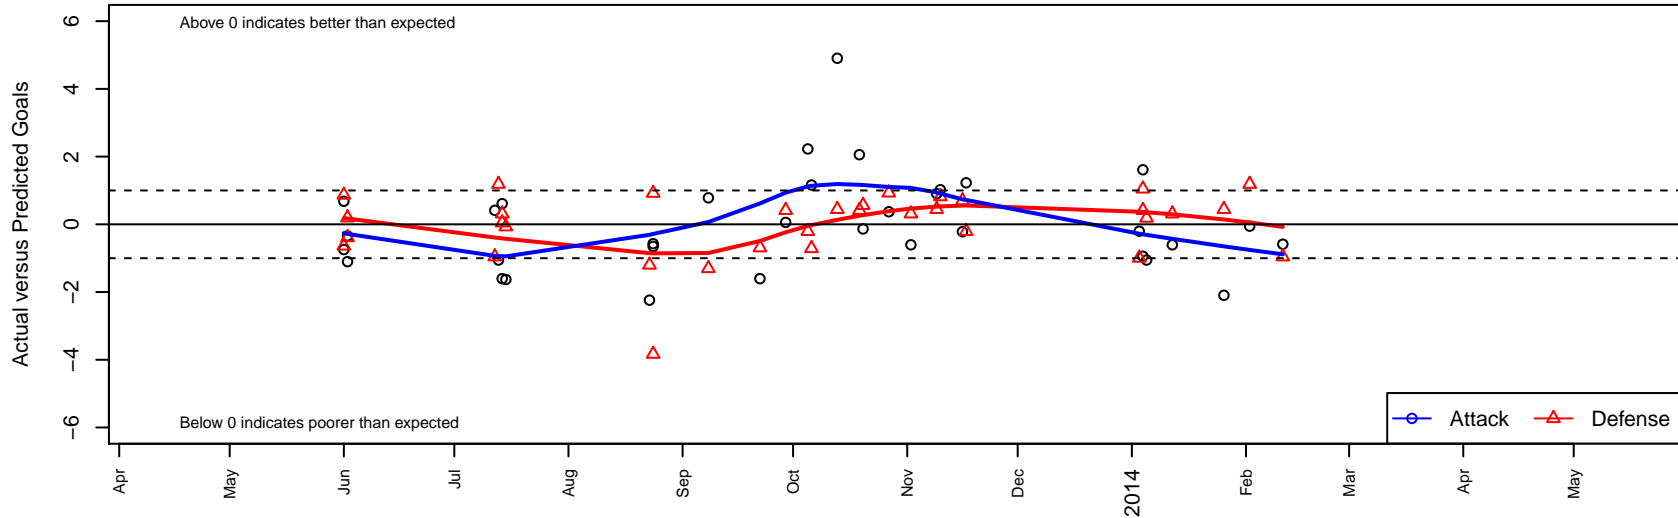

# Seattle United Tango B96

Seattle United  
 Seattle, WA  
 B96 total strength=1702  
 attack=22.1 defense=23.57  
 fall league = RCL B96 Div 3  
 alt names used:  
 Seattle United Tango B96  
 Seattle United B96 Tango  
 Seattle United Tango 96  
 SEATTLE UNITED B96TANGO (WA)  
 SEATTLE UNITED B96 TANGO (WA)  
 2013 Seattle United B96 Tango B

Venues played:  
 Showcase of Champions Samba U16  
 Nike Crossfire Challenge Silver U17  
 Puma Pacific Coast Challenge COPA U17-18  
 RCL B96 Div 3  
 PacNW Winter Classic Premier U17  
 Challenge Cup B96

**Seattle United Tango B96**  
 Dots are actual minus expected GF (blue circles) and GA (red triangles).  
 Blue line is smoothed change in attack strength. Red is smoothed change in defense strength.